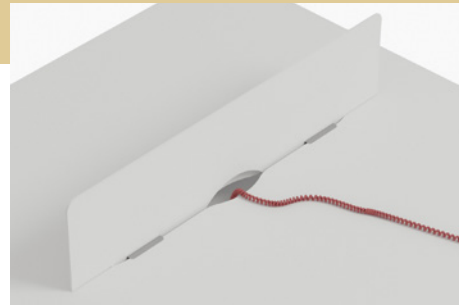

SINGLE DESKS

STRICTO SENSU

A LIGHT AND HARMONIOUS SILHOUETTE

Discover the light and harmonious silhouette of Stricto Sensu operator desks, with the renewed aesthetics of the arch leg matching the top of the same thickness. Clever, modern and accessible, Stricto Sensu is available in single or dual configurations. With no complex mechanisms, these desks offer the essential functions to read, write and meet.

CONTEMPORARY, AUTHENTIC FINISHES

Stylish double ribbon leg of cross-section identical to the thickness of the top and the modesty panel for a minimalist and light desk. The Black, Nebraska Oak or White finishes can be combined with two leg finishes, Black or imitation Chrome, for chic operator furniture. White compact laminated space divider, a light aesthetic solution to separate work spaces, matching the desk style.

Luxury finish of the stylish double ribbon frame

Front modesty panel for privacy

- Tops in various dimensions for furniture adapted to the work spaces.
- Modesty panel/beam double structure for greater strength.
- L80 cm return on ribbon leg to extend your workstation and keep the files you are currently working on close at hand.
- Workstations with two grooves on the modesty panel to fit an optional channel in order to route cables to the ground.
- Cable management on dual workstations through the groove in the tops to route cables to the optional shelf in order to install power outlet strips.
- Console which can act as removable return or side table.
- Divider for the dual workstations to protect the privacy of your work space and improve comfort and concentration.