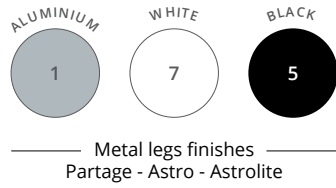

CHARACTERISTICS

ARCHES Meeting

Electrification

Top fitted with 1 central part drilled cable port $\varnothing$ 80 mm.