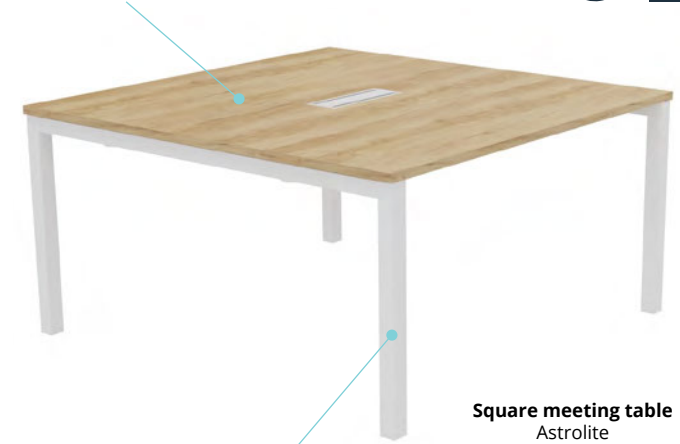

### Top

25 mm thick Structutex® melamine-coated top.  
2 mm thick shock-proof ABS edging.