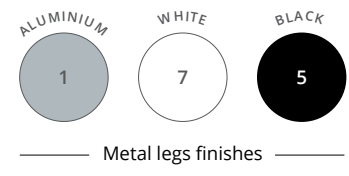

ARCHES Meeting - Astrolite

ROUND TABLES - metal legs

	Dim. (cm)	Description	Ref.	Leg finish	Top finish
Round tables (seats 3/4 people) H 74 cm		Top fitted with 1 central part drilled cable port	DN98	+ ☐	+ ☐
			DN33	+ ☐	+ ☐
			DN34	+ ☐	+ ☐

BARREL TABLE - metal arch legs

	Dim. (cm)	Description	Ref.	Leg finish	Top finish
Barrel table (seats 6 people) H 72 cm	D 100 / L 200	Top fitted with 2 part drilled cable ports	DN29	+ ☐	+ ☐

SQUARE TABLES - metal arch legs

	Dim. (cm)	Ref.	WITHOUT TOP ACCESS HATCH			DOUBLE OPENING TOP ACCESS HATCH		
			Leg finish	Top finish	Ref.	Leg finish	Top finish	
Square tables Starter elements H 72 cm	D 143 / L 140 (seats 4/6 people)	DF18	+ ☐	+ ☐	DQ46	+ ☐	+ ☐	
	D 163 / L 160 (seats 6/8 people)	DF20	+ ☐	+ ☐	DQ47	+ ☐	+ ☐	
Square tables Add-on unit* H 72 cm	D 143 / L 140 (seats 4 people)	DB93	+ ☐	+ ☐	DQ23	+ ☐	+ ☐	
	D 163 / L 160 (seats 4 people)	DB97	+ ☐	+ ☐	DQ24	+ ☐	+ ☐	

* Not available in Cedar top