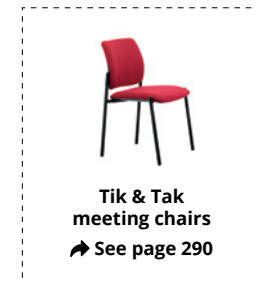

► Option

	Dim. (cm)	ALUMINIUM Ref.	WHITE Ref.	BLACK Ref.
Vertical cable channel Magnetic	 D 3 / H 61 / L 7	BM291K	BM297S	BM295G