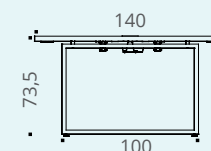

### TECHNICAL DESCRIPTION

- 38 mm thick Nitech® tops with 3 mm thick inner edging with 2 mm thick shock-proof ABS edging.
- Tables equipped with double opening Top Access hatch with cable tray L 90 cm included.
- Metal arch ribbon leg in chrome or black finish, cross-section 70 x 30 mm.
- Adjustable screw feet of Ø 25 mm and 10 mm range to compensate for any unevenness in the floor.
- The table can be extended indefinitely using L 140 x D 140 cm extension modules on shared arch legs, each extension can seat an extra 4 people.

## Conference TABLES

The conference tables are composed of multiple tops which will not have continuity of grain when placed next to each other.

	Dim. (cm)	Description	Ref.	Finish
<b>Conference tables</b> Double opening Top Access hatch and cable tray included 	D 140 / H 73,5 / L 240 (seats 8 to 10 people)	Black leg	DQ985	+ <input type="checkbox"/>
		Chrome leg	DQ986	+ <input type="checkbox"/>
<b>Central extension for conference tables</b> Double opening Top Access hatch and cable tray included 	D 140 / H 73,5 / L 140 (seats 4 people)	Black leg	DQ995	+ <input type="checkbox"/>
		Chrome leg	DQ996	+ <input type="checkbox"/>

How to order ? Conference table L 240 cm, 38 mm thick top, **Black** metal leg, **Bleached oak** MFC finish top = DQ985 +  **N**