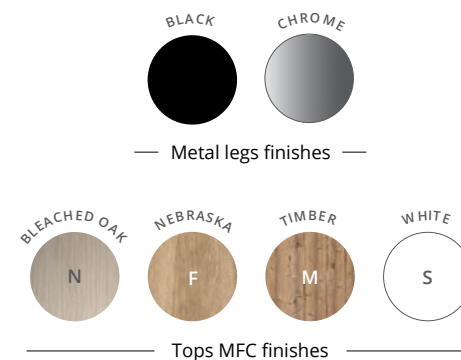

## Meeting

Like the executive desks in the same range, the **Prestige** meeting furniture stands out through the use of quality materials and modern finishes. By adding extensions, the **Prestige** conference tables can accommodate any number of people, to give a high quality finish to any boardroom or meeting room.

### TECHNICAL DESCRIPTION

- 38 mm thick Nitech® tops with 3 mm thick inner edging with 2 mm thick shock-proof ABS edging.
- Tables equipped with double opening Top Access hatch with cable tray L 90 cm included.
- Metal arch ribbon leg in chrome or black finish, cross-section 70 x 30 mm.
- Adjustable screw feet of Ø 25 mm and 10 mm range to compensate for any unevenness in the floor.
- The table can be extended indefinitely using L 140 x D 140 cm extension modules on shared arch legs, each extension can seat an extra 4 people.

How to order ? Conference table L 240 cm, 38 mm thick top, **Black** metal leg, **Bleached oak** MFC finish top = DQ985 +  **N**