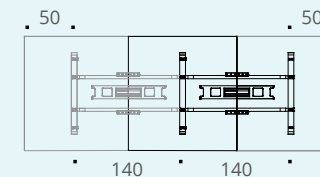

### TECHNICAL DESCRIPTION

- 38 mm thick Nitech® tops with 3 mm thick inner edging with 2 mm thick shock-proof ABS edging.
- Tables equipped with double opening Top Access hatch with cable tray L 90 cm included.
- Metal arch ribbon leg in chrome or black finish, cross-section 70 x 30 mm.
- Adjustable screw feet of Ø 25 mm and 10 mm range to compensate for any unevenness in the floor.
- The table can be extended indefinitely using L 140 x D 140 cm extension modules on shared arch legs, each extension can seat an extra 4 people.

Conference table  
side view

Conference table  
top view

Conference table with extension  
top view

## Conference TABLES

The conference tables are composed of multiple tops which will not have continuity of grain when placed next to each other.

	Dim. (cm)	Description	Ref.	Finish
<b>Conference tables</b> Double opening Top Access hatch and cable tray included 	D 140 / H 73,5 / L 240 (seats 8 to 10 people)	Black leg	DQ985	+ <input type="checkbox"/>
		Chrome leg	DQ986	+ <input type="checkbox"/>
<b>Central extension for conference tables</b> Double opening Top Access hatch and cable tray included 	D 140 / H 73,5 / L 140 (seats 4 people)	Black leg	DQ995	+ <input type="checkbox"/>
		Chrome leg	DQ996	+ <input type="checkbox"/>

How to order ? Conference table L 240 cm, 38 mm thick top, **Black** metal leg, **Bleached oak** MFC finish top = DQ985 +  **N**