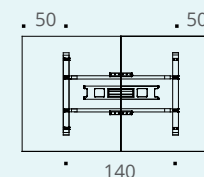

### TECHNICAL DESCRIPTION

- 38 mm thick Nitech® tops with 3 mm thick inner edging with 2 mm thick shock-proof ABS edging.
- Tables equipped with double opening Top Access hatch with cable tray L 90 cm included.
- Metal arch ribbon leg in chrome or black finish, cross-section 70 x 30 mm.
- Adjustable screw feet of Ø 25 mm and 10 mm range to compensate for any unevenness in the floor.
- The table can be extended indefinitely using L 140 x D 140 cm extension modules on shared arch legs, each extension can seat an extra 4 people.

Conference table  
side view

Conference table  
top view

Conference table with extension  
top view

## Conference TABLES

The conference tables are composed of multiple tops which will not have continuity of grain when placed next to each other.

	Dim. (cm)	Description	Ref.	Finish
<b>Conference tables</b> Double opening Top Access hatch and cable tray included 	D 140 / H 73,5 / L 240 (seats 8 to 10 people)	Black leg	DQ985	+ <input type="checkbox"/>
		Chrome leg	DQ986	+ <input type="checkbox"/>
<b>Central extension for conference tables</b> Double opening Top Access hatch and cable tray included 	D 140 / H 73,5 / L 140 (seats 4 people)	Black leg	DQ995	+ <input type="checkbox"/>
		Chrome leg	DQ996	+ <input type="checkbox"/>

How to order ? Conference table L 240 cm, 38 mm thick top, **Black** metal leg, **Bleached oak** MFC finish top = DQ985 +  **N**