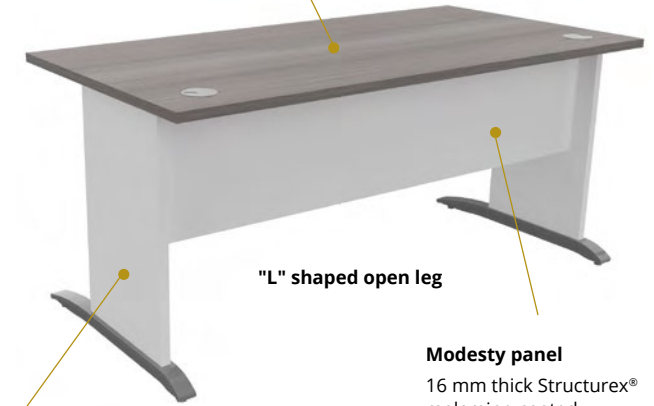

Top

25 mm thick Structurex® melamine-coated tops. 2 mm thick shock-proof ABS edging.

"L" shaped open leg

Modesty panel

16 mm thick Structurex® melamine-coated modesty panel.

Leg

L-shaped open leg made of a Structurex® panel on a solid wood base with lacquered aluminium finish.