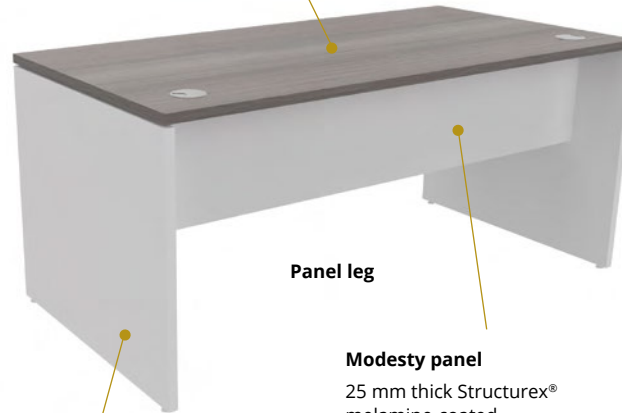

### Top

25 mm thick Structurex® melamine-coated tops. 2 mm thick shock-proof ABS edging.

Panel leg

## TECHNICAL DESCRIPTION

- 25 mm thick Structurex® melamine-coated tops. 2 mm thick shock-proof ABS edging.
- Tops fitted with Ø 80 mm cable ports (aluminium finish as standard, optional white or black finishes).
- Leg available in 2 versions:
  - Panel leg made of a 25 mm thick Structurex® solid panel and metal spacers (aluminium finish).
  - L-shaped open leg made of a Structurex® panel on a solid wood base with lacquered aluminium finish.
- 25 mm thick Structurex® modesty panel on panel leg desk and 16 mm thick Structurex® modesty panel on open leg desk, with 2 cutouts at the top to feed cables.
- Adjustable screw feet of Ø 25 mm and 10 mm range to compensate for any unevenness in the floor.