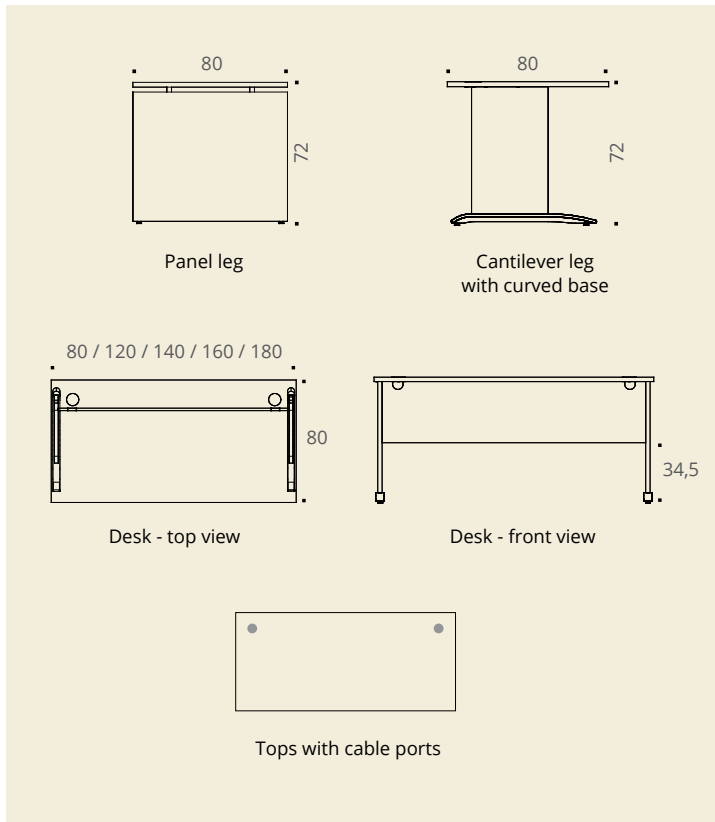

### Leg

Panel leg made of a 25 mm thick Structurex® solid panel and metal spacers.

### Top

25 mm thick Structurex® melamine-coated tops. 2 mm thick shock-proof ABS edging.

"L" shaped open leg

## TECHNICAL DESCRIPTION

- 25 mm thick Structurex® melamine-coated tops. 2 mm thick shock-proof ABS edging.
- Tops fitted with Ø 80 mm cable ports (aluminium finish as standard, optional white or black finishes).
- Leg available in 2 versions:
  - Panel leg made of a 25 mm thick Structurex® solid panel and metal spacers (aluminium finish).
  - L-shaped open leg made of a Structurex® panel on a solid wood base with lacquered aluminium finish.
- 25 mm thick Structurex® modesty panel on panel leg desk and 16 mm thick Structurex® modesty panel on open leg desk, with 2 cutouts at the top to feed cables.
- Adjustable screw feet of Ø 25 mm and 10 mm range to compensate for any unevenness in the floor.

RETRO

DESKS with panel legs

		Dim. (cm)	Ref.	Leg and modesty panel finish	Top finish
<b>Straight desks</b> D 80 / H 72 cm		L 80	BT80	+ [ ]	+ [ ]
		L 120	BT81	+ [ ]	+ [ ]
		L 140	BT82	+ [ ]	+ [ ]
		L 160	BT83	+ [ ]	+ [ ]
		L 180	BT84	+ [ ]	+ [ ]