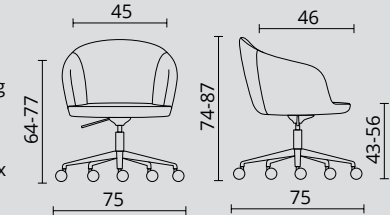

CHARACTERISTICS

Armchair with swivelling base on castors

Armchair with metal legs

TECHNICAL DESCRIPTION

Colibri - Armchair with swivelling base on castors

- Overall dimensions : D 75 / H 74-87 / L 75 cm.
- Seat dimensions : D 46 / H 43-56 / L 45 cm.
- Armchair upholstered on 2 sides with cold-injected and moulded foam padding (density 65 kg/m3).
- Black nylon 5-star base with swivelling castors.
- Upholstered with Step Melange fabric. Fire classification M1, Oeko-Tex certified.
- Maximum permitted weight 120 kg.

Colibri - Armchair with metal legs

- Overall dimensions : D 58 / H 78 / L 60 cm.
- Seat dimensions : D 46 / H 47 / L 45 cm.
- Armchair upholstered on 2 sides with cold-injected and moulded foam padding (density 65 kg/m3).
- 4 Ø 16 mm legs, black tubular steel structure.
- Upholstered with Step Melange fabric. Fire classification M1, Oeko-Tex certified.
- Maximum permitted weight 120 kg.

WARRANTY
5
YEARS

TECHNICAL DESCRIPTION

Colibri - Armchair with wooden legs

- Overall dimensions : D 58 / H 78 / L 60 cm.
- Seat dimensions : D 46 / H 47 / L 45 cm.
- Armchair upholstered on 2 sides with cold-injected and moulded foam padding (density 65 kg/m3).
- 4 Ø 40 mm varnished solid beechwood tapered legs.
- Upholstered with Step Melange fabric. Fire classification M1, Oeko-Tex certified.
- Maximum permitted weight 120 kg.

Armchair with wooden legs

Stool with wooden legs

Colibri - Stool with wooden legs

- Overall dimensions : D 50 / H 99 / L 58 cm.
- Seat dimensions : D 42 / H 75 / L 43 cm.
- Stool upholstered on 2 sides with cold-injected and moulded foam padding (density 65 kg/m3).
- 4 Ø 45 mm varnished solid beechwood tapered legs, with footrest and plastic reinforcement.
- Upholstered with Step Melange fabric. Fire classification M1, Oeko-Tex certified.
- Maximum permitted weight 120 kg.