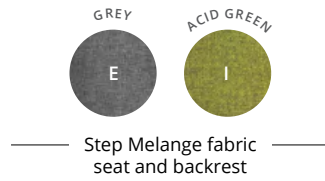

CHARACTERISTICS