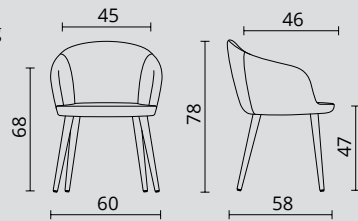

CHARACTERISTICS

Armchair with swivelling base on castors

Armchair with metal legs

TECHNICAL DESCRIPTION

Colibri - Armchair with swivelling base on castors

- Overall dimensions : D 75 / H 74-87 / L 75 cm.
- Seat dimensions : D 46 / H 43-56 / L 45 cm.
- Armchair upholstered on 2 sides with cold-injected and moulded foam padding (density 65 kg/m3).
- Black nylon 5-star base with swivelling castors.
- Upholstered with Step Melange fabric. Fire classification M1, Oeko-Tex certified.
- Maximum permitted weight 120 kg.

Colibri - Armchair with metal legs

- Overall dimensions : D 58 / H 78 / L 60 cm.
- Seat dimensions : D 46 / H 47 / L 45 cm.
- Armchair upholstered on 2 sides with cold-injected and moulded foam padding (density 65 kg/m3).
- 4 Ø 16 mm legs, black tubular steel structure.
- Upholstered with Step Melange fabric. Fire classification M1, Oeko-Tex certified.
- Maximum permitted weight 120 kg.

WARRANTY
5
YEARS

TECHNICAL DESCRIPTION

Colibri - Armchair with wooden legs

- Overall dimensions : D 58 / H 78 / L 60 cm.
- Seat dimensions : D 46 / H 47 / L 45 cm.
- Armchair upholstered on 2 sides with cold-injected and moulded foam padding (density 65 kg/m3).
- 4 Ø 40 mm varnished solid beechwood tapered legs.
- Upholstered with Step Melange fabric. Fire classification M1, Oeko-Tex certified.
- Maximum permitted weight 120 kg.

Armchair with wooden legs

Stool with wooden legs

Colibri - Stool with wooden legs

- Overall dimensions : D 50 / H 99 / L 58 cm.
- Seat dimensions : D 42 / H 75 / L 43 cm.
- Stool upholstered on 2 sides with cold-injected and moulded foam padding (density 65 kg/m3).
- 4 Ø 45 mm varnished solid beechwood tapered legs, with footrest and plastic reinforcement.
- Upholstered with Step Melange fabric. Fire classification M1, Oeko-Tex certified.
- Maximum permitted weight 120 kg.