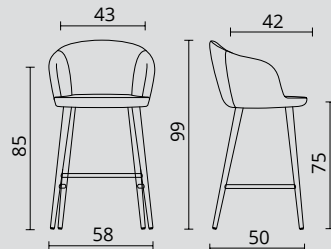

CHARACTERISTICS

Armchair with swivelling base on castors

Armchair with metal legs

TECHNICAL DESCRIPTION

Colibri - Armchair with swivelling base on castors

- Overall dimensions : D 75 / H 74-87 / L 75 cm.
- Seat dimensions : D 46 / H 43-56 / L 45 cm.
- Armchair upholstered on 2 sides with cold-injected and moulded foam padding (density 65 kg/m3).
- Black nylon 5-star base with swivelling castors.
- Upholstered with Step Melange fabric. Fire classification M1, Oeko-Tex certified.
- Maximum permitted weight 120 kg.

Colibri - Armchair with metal legs

- Overall dimensions : D 58 / H 78 / L 60 cm.
- Seat dimensions : D 46 / H 47 / L 45 cm.
- Armchair upholstered on 2 sides with cold-injected and moulded foam padding (density 65 kg/m3).
- 4 Ø 16 mm legs, black tubular steel structure.
- Upholstered with Step Melange fabric. Fire classification M1, Oeko-Tex certified.
- Maximum permitted weight 120 kg.

WARRANTY
5
YEARS

TECHNICAL DESCRIPTION

Colibri - Armchair with wooden legs

- Overall dimensions : D 58 / H 78 / L 60 cm.
- Seat dimensions : D 46 / H 47 / L 45 cm.
- Armchair upholstered on 2 sides with cold-injected and moulded foam padding (density 65 kg/m3).
- 4 Ø 40 mm varnished solid beechwood tapered legs.
- Upholstered with Step Melange fabric. Fire classification M1, Oeko-Tex certified.
- Maximum permitted weight 120 kg.

Armchair with wooden legs

Stool with wooden legs

Colibri - Stool with wooden legs

- Overall dimensions : D 50 / H 99 / L 58 cm.
- Seat dimensions : D 42 / H 75 / L 43 cm.
- Stool upholstered on 2 sides with cold-injected and moulded foam padding (density 65 kg/m3).
- 4 Ø 45 mm varnished solid beechwood tapered legs, with footrest and plastic reinforcement.
- Upholstered with Step Melange fabric. Fire classification M1, Oeko-Tex certified.
- Maximum permitted weight 120 kg.