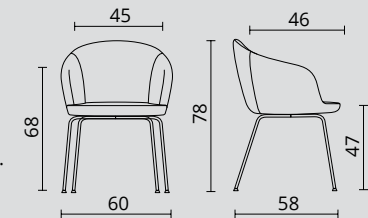

CHARACTERISTICS

Armchair with swivelling base on castors

Armchair with metal legs

TECHNICAL DESCRIPTION

Colibri - Armchair with swivelling base on castors

- Overall dimensions : D 75 / H 74-87 / L 75 cm.
- Seat dimensions : D 46 / H 43-56 / L 45 cm.
- Armchair upholstered on 2 sides with cold-injected and moulded foam padding (density 65 kg/m3).
- Black nylon 5-star base with swivelling castors.
- Upholstered with Step Melange fabric. Fire classification M1, Oeko-Tex certified.
- Maximum permitted weight 120 kg.

Colibri - Armchair with metal legs

- Overall dimensions : D 58 / H 78 / L 60 cm.
- Seat dimensions : D 46 / H 47 / L 45 cm.
- Armchair upholstered on 2 sides with cold-injected and moulded foam padding (density 65 kg/m3).
- 4 Ø 16 mm legs, black tubular steel structure.
- Upholstered with Step Melange fabric. Fire classification M1, Oeko-Tex certified.
- Maximum permitted weight 120 kg.

WARRANTY
5
YEARS

TECHNICAL DESCRIPTION

Colibri - Armchair with wooden legs

- Overall dimensions : D 58 / H 78 / L 60 cm.
- Seat dimensions : D 46 / H 47 / L 45 cm.
- Armchair upholstered on 2 sides with cold-injected and moulded foam padding (density 65 kg/m3).
- 4 Ø 40 mm varnished solid beechwood tapered legs.
- Upholstered with Step Melange fabric. Fire classification M1, Oeko-Tex certified.
- Maximum permitted weight 120 kg.

Armchair with wooden legs

Stool with wooden legs

Colibri - Stool with wooden legs

- Overall dimensions : D 50 / H 99 / L 58 cm.
- Seat dimensions : D 42 / H 75 / L 43 cm.
- Stool upholstered on 2 sides with cold-injected and moulded foam padding (density 65 kg/m3).
- 4 Ø 45 mm varnished solid beechwood tapered legs, with footrest and plastic reinforcement.
- Upholstered with Step Melange fabric. Fire classification M1, Oeko-Tex certified.
- Maximum permitted weight 120 kg.