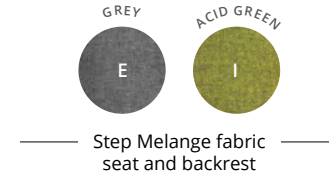

CHARACTERISTICS

Armchair with swivelling base on castors

Armchair with metal legs

TECHNICAL DESCRIPTION

Colibri - Armchair with swivelling base on castors

- Overall dimensions : D 75 / H 74-87 / L 75 cm.
- Seat dimensions : D 46 / H 43-56 / L 45 cm.
- Armchair upholstered on 2 sides with cold-injected and moulded foam padding (density 65 kg/m3).
- Black nylon 5-star base with swivelling castors.
- Upholstered with Step Melange fabric. Fire classification M1, Oeko-Tex certified.
- Maximum permitted weight 120 kg.

Colibri - Armchair with metal legs

- Overall dimensions : D 58 / H 78 / L 60 cm.
- Seat dimensions : D 46 / H 47 / L 45 cm.
- Armchair upholstered on 2 sides with cold-injected and moulded foam padding (density 65 kg/m3).
- 4 Ø 16 mm legs, black tubular steel structure.
- Upholstered with Step Melange fabric. Fire classification M1, Oeko-Tex certified.
- Maximum permitted weight 120 kg.