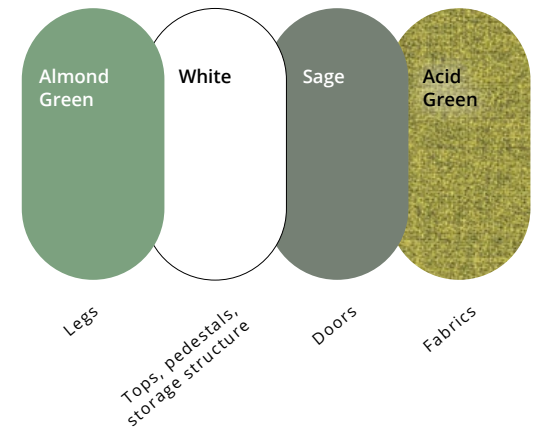

With its wide range of finishes, metal and fabrics, buronomic allows you to customise your furniture to create unique layouts. Composed of veined or plain wood finishes, soft or bright colours, including some exclusive designs, you will find everything you need in our colour chart to choose the best colour combination adapted to your work environment.

INSPIRATIONS

Legs
Tops, pedestals,
storage structure
Doors
Fabrics

Legs
Tops, pedestals,
storage structure
Doors
Fabrics

Legs,
storage structure
Tops, doors, pedestals
Doors
Fabrics

COLOUR CHART

INSPIRATIONS

COLOUR CHART

INSPIRATIONS

poetic nudes

powdery softness

soothing beiges

COLOUR CHART

COLOUR CHART WOOD MFC FINISHES

COLOUR CHART

FABRICS SELECTION

COLOUR CHART FABRICS AND SEATS

RANGES

RANGES	GREY (E)	RED (V)	BLUE (T)	ACID GREEN (I)	SEA GREEN (C)	ORANGE (H)	OCHRE (Q)	PETROL BLUE (J)	CARBON GREY (L)	YELLOW (K)	LIGHT BLUE (B)	BLACK (G)	BEIGE (P)	SAND (D)	CHOCOLATE (Y)	PEACH (W)	HORIZON (U)	FOREST (R)	
CALME	●			●	●	●	●	●	●										
ALTO seating & ALTO confidential seating	●			●	●	●	●	●	●				●	●	●	●	●	●	●
BEWALL and BEWALL partitions COURTOISIE modesty panel COMFORT cushions QUIÉTUDE fabric back panels EKO and ALTO bookcases	●	●	●	●	●	●	●	●	●				●	●	●	●	●	●	●
PAPILLON COLOR	●			●			●	●	●										●
COLIBRI	●			●															
ARA 4 legs / sled / stool	●			●			●		●	●	●								