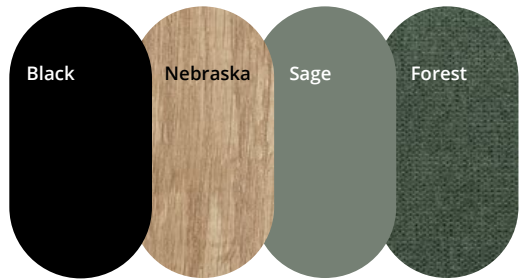

INSPIRATIONS

Legs
Tops, pedestals,
storage structure
Doors
Fabrics