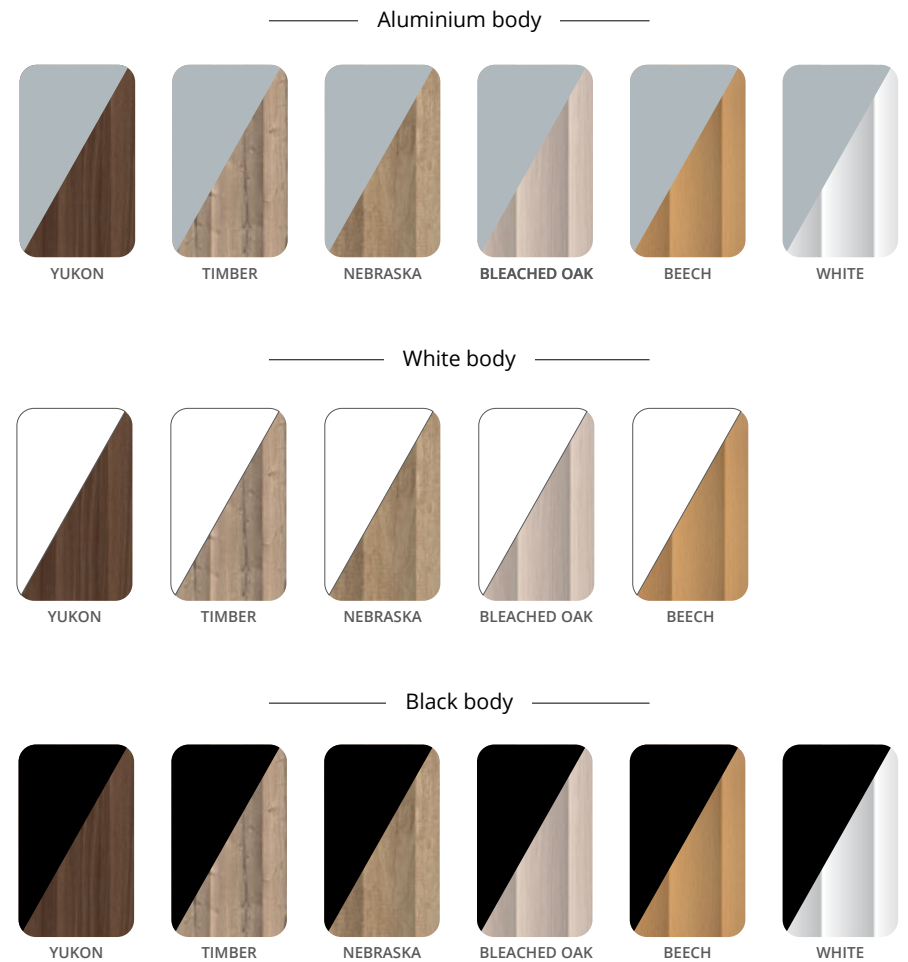

Inspirations and colour chart

Finishes, metal and fabrics

Our inspiration pages show various colour combinations, to help you make the right choices and give you some ideas. Whether you would like to create a soft, contrasting or daring atmosphere, these combinations will act as a guide to help you obtain a working environment reflecting your personality.

COLOUR CHART PLAIN FINISHES

COLOUR CHART

COLOUR CHART PLAIN FINISHES

COLOUR CHART

COLOUR CHART METAL AND CABINETS WITH TAMBOUR DOORS

METAL

CABINETS WITH ONE-TONE TAMBOUR DOORS

CABINETS WITH TWO-TONE TAMBOUR DOORS

FABRICS SELECTION

COLOUR CHART FABRICS AND SEATS

RANGES

RANGES	GREY (E)	RED (V)	BLUE (T)	ACID GREEN (I)	SEA GREEN (C)	ORANGE (H)	OCHRE (Q)	PETROL BLUE (J)	CARBON GREY (L)	YELLOW (K)	LIGHT BLUE (B)	BLACK (G)	BEIGE (P)	SAND (D)	CHOCOLATE (Y)	PEACH (W)	HORIZON (U)	FOREST (R)	
CALME	●			●	●	●	●	●	●										
ALTO seating & ALTO confidential seating	●			●	●	●	●	●	●				●	●	●	●	●	●	●
BEWALL and BEWALL partitions COURTOISIE modesty panel COMFORT cushions QUIÉTUDE fabric back panels EKO and ALTO bookcases	●	●	●	●	●	●	●	●	●				●	●	●	●	●	●	●
PAPILLON COLOR	●			●			●	●	●										●
COLIBRI	●			●															
ARA 4 legs / sled / stool	●			●			●		●	●	●								

RANGES

RANGES	BLACK (G)	LIGHT GREY (E)	BLACK (G)	BLACK (G)
NAMI - YUMI	●	●		
PAPILLON, COCCINELLE, LIBELLULE			●	
PRATIQUE				●

PLASTIC SEATS

COLOUR CHART