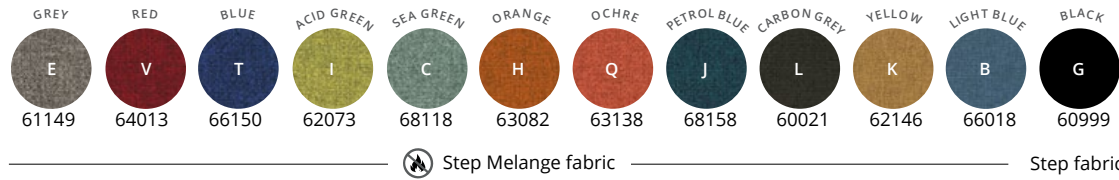

COLOUR CHART

INSPIRATIONS

poetic nudes

powdery softness

soothing beiges

COLOUR CHART

COLOUR CHART WOOD MFC FINISHES

COLOUR CHART

COLOUR CHART PLAIN FINISHES

COLOUR CHART

COLOUR CHART PLAIN FINISHES

COLOUR CHART

COLOUR CHART METAL AND CABINETS WITH TAMBOUR DOORS

METAL

CABINETS WITH ONE-TONE TAMBOUR DOORS

CABINETS WITH TWO-TONE TAMBOUR DOORS

FABRICS SELECTION

COLOUR CHART FABRICS AND SEATS

RANGES

RANGES	GREY (E)	RED (V)	BLUE (T)	ACID GREEN (I)	SEA GREEN (C)	ORANGE (H)	OCHRE (Q)	PETROL BLUE (J)	CARBON GREY (L)	YELLOW (K)	LIGHT BLUE (B)	BLACK (G)	BEIGE (P)	SAND (D)	CHOCOLATE (Y)	PEACH (W)	HORIZON (U)	FOREST (R)	
CALME	●			●	●	●	●	●	●										
ALTO seating & ALTO confidential seating	●			●	●	●	●	●	●				●	●	●	●	●	●	●
BEWALL and BEWALL partitions COURTOISIE modesty panel COMFORT cushions QUIÉTUDE fabric back panels EKO and ALTO bookcases	●	●	●	●	●	●	●	●	●				●	●	●	●	●	●	●
PAPILLON COLOR	●			●			●	●	●										●
COLIBRI	●			●															
ARA 4 legs / sled / stool	●			●			●		●	●	●								

RANGES

RANGES	BLACK (G)	LIGHT GREY (E)	BLACK (G)	BLACK (G)
NAMI - YUMI	●	●		
PAPILLON, COCCINELLE, LIBELLULE			●	
PRATIQUE				●

PLASTIC SEATS

COLOUR CHART