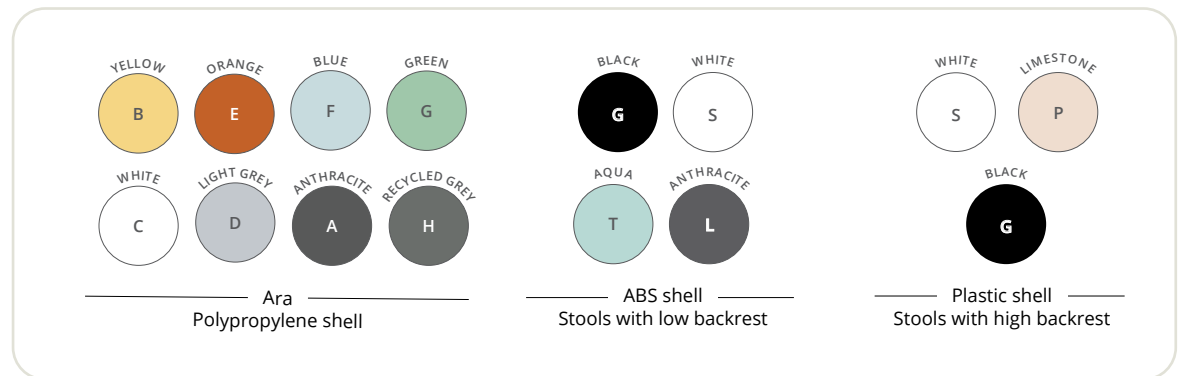

COLOUR CHART PLAIN FINISHES

COLOUR CHART

COLOUR CHART PLAIN FINISHES

COLOUR CHART

COLOUR CHART METAL AND CABINETS WITH TAMBOUR DOORS

METAL

CABINETS WITH ONE-TONE TAMBOUR DOORS

CABINETS WITH TWO-TONE TAMBOUR DOORS

FABRICS SELECTION

COLOUR CHART FABRICS AND SEATS

RANGES

RANGES	GREY (E)	RED (V)	BLUE (T)	ACID GREEN (I)	SEA GREEN (C)	ORANGE (H)	OCHRE (Q)	PETROL BLUE (J)	CARBON GREY (L)	YELLOW (K)	LIGHT BLUE (B)	BLACK (G)	BEIGE (P)	SAND (D)	CHOCOLATE (Y)	PEACH (W)	HORIZON (U)	FOREST (R)	
CALME	●			●	●	●	●	●	●										
ALTO seating & ALTO confidential seating	●			●	●	●	●	●	●				●	●	●	●	●	●	●
BEWALL and BEWALL partitions COURTOISIE modesty panel COMFORT cushions QUIÉTUDE fabric back panels EKO and ALTO bookcases	●	●	●	●	●	●	●	●	●				●	●	●	●	●	●	●
PAPILLON COLOR	●			●			●	●	●										●
COLIBRI	●			●															
ARA 4 legs / sled / stool	●			●			●		●	●	●								

RANGES

RANGES	BLACK (G)	LIGHT GREY (E)	BLACK (G)	BLACK (G)
NAMI - YUMI	●	●		
PAPILLON, COCCINELLE, LIBELLULE			●	
PRATIQUE				●

PLASTIC SEATS

COLOUR CHART