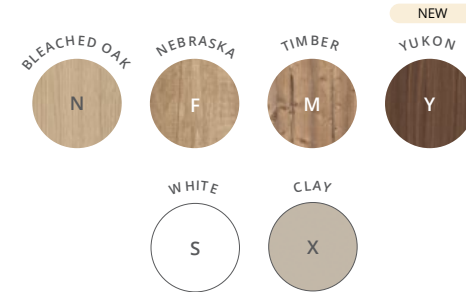

## CHARACTERISTICS

Metal legs finishes

Tops MFC finishes