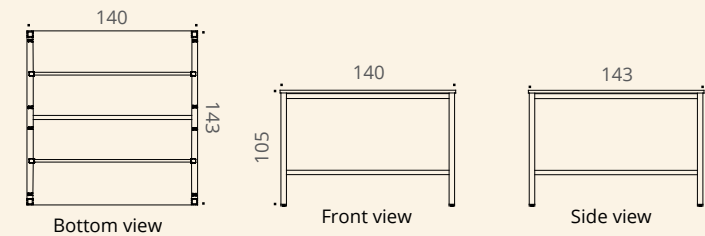

SQUARE HIGH TABLE