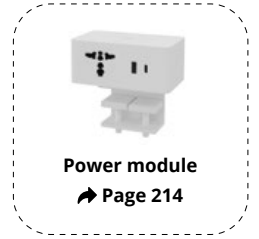

#### UK cable port power module

UK power socket + 1 USB A socket 5v  
+ 1 USB C socket 5v  
With a 2 m power supply cable

Description	Dim.	WHITE Ref.	BLACK Ref.
Fitted into the part drilled cable ports Ø 80 mm	Ø 91 mm	DX877S	DX875G