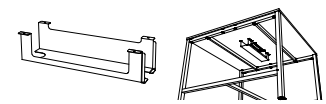

## Square HIGH TABLES

WITHOUT TOP ACCESS HATCH

DOUBLE OPENING TOP ACCESS HATCH

	Dim. (cm)	Description	Ref.	Leg finish	Top finish		Ref.	Leg finish	Top finish
<b>High Astrolite tables</b> H 105 cm	D 143 / L 140	Seats 4/6	DQ88	+ <input type="checkbox"/>	+ <input type="checkbox"/>		DQ89	+ <input type="checkbox"/>	+ <input type="checkbox"/>

#### Universal single metal cable tray

Description	WHITE Ref.	BLACK Ref.
D 12 / H 11 / L 48,5 cm Internal L 47,5 cm	EG917S	EG915G

How to order ? Square high table, with double opening Top Access hatch, D 143 / L 140 cm, White metal leg, Timber top MFC finish = DQ89 +  7  M