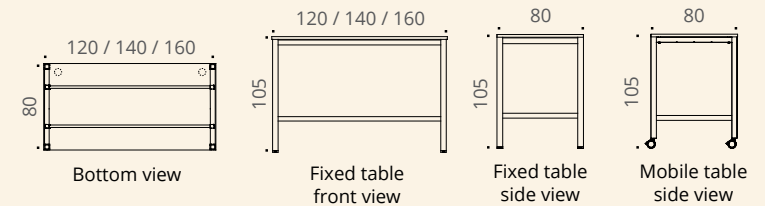

## Leg

High metal structure (H 105 cm), composed of arch legs, square cross-section 50 x 50 mm, with a transverse bar at the bottom and 2 beams made of lacquered epoxy finish steel.

## RECTANGULAR HIGH TABLES

## SQUARE HIGH TABLE

#### Universal single metal cable tray

Description	WHITE Ref.	BLACK Ref.
D 12 / H 11 / L 48,5 cm Internal L 47,5 cm	EG917S	EG915G

How to order ? Square high table, with double opening Top Access hatch, D 143 / L 140 cm, White metal leg, Timber top MFC finish = DQ89 +  7  M