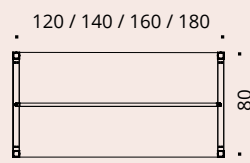

CHARACTERISTICS

Metal legs finishes

Tops MFC finishes

Single desks

Tops with cable ports
(D 80 cm)

Tops with scalloped edge
(D 80 cm)

Tops with Top Access hatch
(D 80 cm)

Arch leg

Desk - bottom view

Meeting rectangular and barrel tables

Tops with part drilled cable ports
(D 80 cm)

Tops with part drilled cable ports
and built-in electrical socket strip
(D 100 cm)

Mobile ASTROLITE

Single desk

Dim. (cm)	Ref.	Leg finish	Top finish	Ref.	Leg finish	Top finish
Barrel tables H 72 cm on lockable castors L 140 cm structure D 100 / L 200 (seats 6)	ED61	+ []	+ []	ED63	+ []	+ []

Mobile RECTANGULAR HIGH MEETING TABLES

► Options

UK cable port power module

UK power socket + 1 USB A socket 5v
+ 1 USB C socket 5v
With a 2 m power supply cable

Description	Dim.	○ WHITE	● BLACK
		Ref.	Ref.
Fitted into the Ø 80 mm cable port of desk	Ø 91 mm	DX877S	DX875G