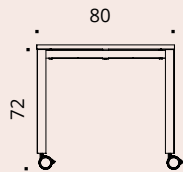

CHARACTERISTICS

Metal legs finishes

Tops MFC finishes

Single desks

Tops with cable ports
(D 80 cm)

Tops with scalloped edge
(D 80 cm)

Tops with Top Access hatch
(D 80 cm)

Arch leg

Desk - bottom view

Meeting rectangular and barrel tables

Tops with part drilled cable ports
(D 80 cm)

Tops with part drilled cable ports
and built-in electrical socket strip
(D 100 cm)

Mobile ASTROLITE

Single desk

Top

25 mm thick Structorex® melamine-coated panel.
2 mm thick shock-proof ABS edging.

Electrification

Tops fitted with **Ø 80 mm cable ports**, a single Top Access hatch (internal dimensions L 30,9 / D 11,6 cm) finishes matching the legs or a 3 cm deep scallop to feed cables, depending on version.

► Options

UK cable port power module

UK power socket + 1 USB A socket 5v
+ 1 USB C socket 5v
With a 2 m power supply cable

Description	Dim.	○ WHITE	● BLACK
		Ref.	Ref.
Fitted into the Ø 80 mm cable port of desk	Ø 91 mm	DX877S	DX875G