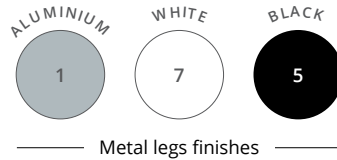

Desk - bottom view

Meeting rectangular and barrel tables

Tops with part drilled cable ports
(D 80 cm)

Tops with part drilled cable ports
and built-in electrical socket strip
(D 100 cm)

Mobile ASTROLITE

Single desk

Top

25 mm thick Structorex® melamine-coated panel.
2 mm thick shock-proof ABS edging.

Electrification

Tops fitted with **Ø 80 mm cable ports**, a single Top Access hatch (internal dimensions L 30,9 / D 11,6 cm) finishes matching the legs or a 3 cm deep scallop to feed cables, depending on version.

Rectangular tops of meeting tables fitted with 2 part drilled cable ports.

Castors

Ø 75 mm lockable castors.

Leg

H 72 cm metal arch legs, square cross-section 50 x 50 mm.
The frame is connected by a central steel beam. Lacquered epoxy finish.

Download the data sheet

Mobile ASTROLITE

Mobile SINGLE DESKS

	Dim. (cm)	Ref.	Finishes	Ref.	Finishes	Ref.	Finishes
Straight desks D 80 / H 72 cm on lockable castors	L 120	EB35	+ [] [] []	EB39	+ [] [] []	EB43	+ [] [] []
	L 140	EB36	+ [] [] []	EB40	+ [] [] []	EB44	+ [] [] []
	L 160	EB37	+ [] [] []	EB41	+ [] [] []	EB45	+ [] [] []
	L 180	EB38	+ [] [] []	EB42	+ [] [] []	EB46	+ [] [] []