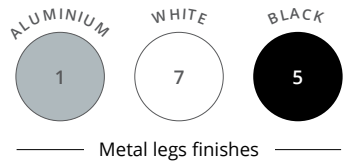

Rectangular tops of meeting tables fitted with 2 part drilled cable ports.

Castors

Ø 75 mm lockable castors.

Leg

H 72 cm metal arch legs, square cross-section 50 x 50 mm.
The frame is connected by a central steel beam. Lacquered epoxy finish.

Download the data sheet

Mobile ASTROLITE

Mobile SINGLE DESKS

	Dim. (cm)	Ref.	Finishes	Ref.	Finishes	Ref.	Finishes
Straight desks D 80 / H 72 cm on lockable castors	L 120	EB35	+ [] [] []	EB39	+ [] [] []	EB43	+ [] [] []
	L 140	EB36	+ [] [] []	EB40	+ [] [] []	EB44	+ [] [] []
	L 160	EB37	+ [] [] []	EB41	+ [] [] []	EB45	+ [] [] []
	L 180	EB38	+ [] [] []	EB42	+ [] [] []	EB46	+ [] [] []

Cable port covers and Top Access hatch finish matches the legs

► Options

	Dim. (cm)	ALUMINIUM	WHITE	BLACK
		Ref.	Ref.	Ref.
Technical metal cable trays D 16 / H 8 cm Internal H 4 cm	L 90 for L 120 desk	AZ201K	AZ207S	AZ205G
	L 110 for L 140 desk	AZ211K	AZ217S	AZ215G
	L 130 for L 160 desk	AZ221K	AZ227S	AZ225G
	L 150 for L 180 desk	AZ231K	AZ237S	AZ235G