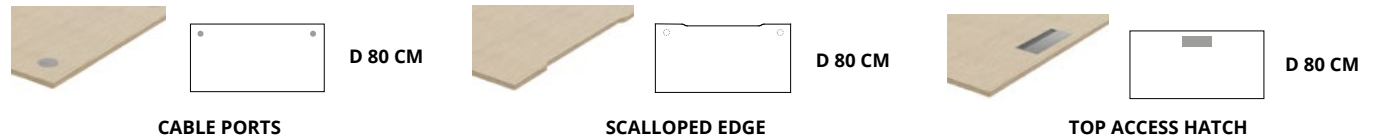

Mobile SINGLE DESKS

	Dim. (cm)	Ref.	Finishes	Ref.	Finishes	Ref.	Finishes
Straight desks D 80 / H 72 cm on lockable castors	L 120	EB35	+ [ ] [ ] [ ]	EB39	+ [ ] [ ] [ ]	EB43	+ [ ] [ ] [ ]
	L 140	EB36	+ [ ] [ ] [ ]	EB40	+ [ ] [ ] [ ]	EB44	+ [ ] [ ] [ ]
	L 160	EB37	+ [ ] [ ] [ ]	EB41	+ [ ] [ ] [ ]	EB45	+ [ ] [ ] [ ]
	L 180	EB38	+ [ ] [ ] [ ]	EB42	+ [ ] [ ] [ ]	EB46	+ [ ] [ ] [ ]

Cable port covers and Top Access hatch finish matches the legs

► Options

	Dim. (cm)	ALUMINIUM	WHITE	BLACK
		Ref.	Ref.	Ref.
Technical metal cable trays D 16 / H 8 cm Internal H 4 cm	L 90 for L 120 desk	AZ201K	AZ207S	AZ205G
	L 110 for L 140 desk	AZ211K	AZ217S	AZ215G
	L 130 for L 160 desk	AZ221K	AZ227S	AZ225G
	L 150 for L 180 desk	AZ231K	AZ237S	AZ235G