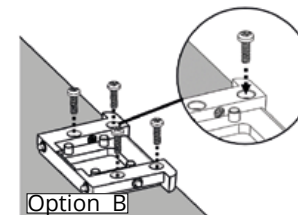

## DESKTOP POWER MODULE

- Power module with UK power socket + 1 USB A socket 5v + 1 USB C socket 5v
- With 2 m power supply cable

### 3 mounting options for worktops :

- Option A : Clamp system for worktops 10 to 36 mm thick.

- Option B : Plate screwed to the top or bottom of the worktop

- Option C : Double-sided tape.