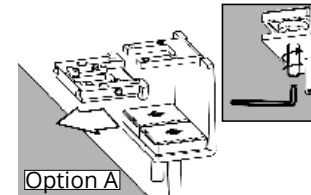

## CABLE PORT POWER MODULES

		Description	Dim. (cm)	WHITE Ref.	BLACK Ref.
<b>UK single cable port power module</b> UK power socket + 1 USB A socket 5v With a 2 m power supply cable		Fitted into the Ø 80 mm cable port of desk	Ø 100 mm	DR997S	DR995G
<b>UK cable port power module</b> UK power socket + 1 USB A socket 5v + 1 USB C socket 5v With a 2 m power supply cable		Fitted into the Ø 80 mm cable port of desk	Ø 91 mm	DX877S	DX875G

### 3 mounting options for worktops :

- Option A : Clamp system for worktops 10 to 36 mm thick.

- Option B : Plate screwed to the top or bottom of the worktop

- Option C : Double-sided tape.