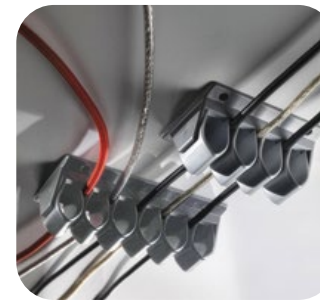

### Technical double metal cable tray

Fixed by wood screws or metal inserts (depending on version) under the melamine tops.

Available in :  
Aluminium, White and Black for the single cable tray.  
Only available in Black for the double cable tray.

## UNIVERSAL CABLE DUCTS

Allow cables to circulate under the tops and can be used as cable management on melamine legs.

2 models : 4 rings (screws not supplied) and 6 rings (screws and adhesive tape supplied).  
To be fixed by wood screws on melamine panels.