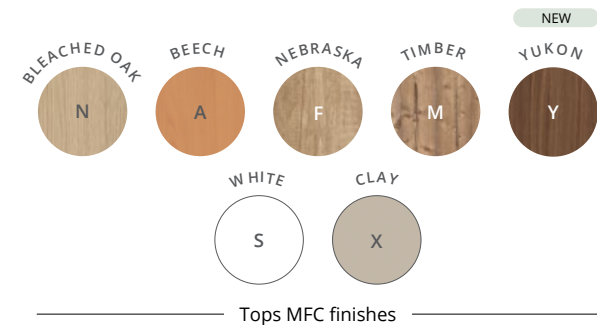

CHARACTERISTICS