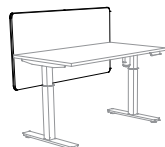

How to order ? Straight desk L 140 cm with cable ports, **Black** height-adjustable metal leg, **White** top MFC finish = EC28 + [5] [S]