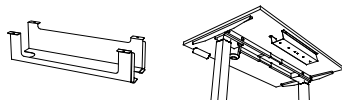

Single desk

Electrification

Rectangular tops available in 3 versions : with 2 Ø 80 mm cable ports, a **single Top Access hatch** (internal dimensions L 30,9 / D 11,6 cm) finishes matching the legs or a D 3 cm deep scallop to feed cables, depending on version.

CHARACTERISTICS

Control unit

Metal legs finishes

Tops MFC finishes

ENVOL One

Electrically adjustable SINGLE DESKS

D 80 CM

CABLE PORTS

D 80 CM

SCALLOPED EDGE

D 80 CM

TOP ACCESS HATCH

		Dim. (cm)	Ref.	Finish		Ref.	Finish		Ref.	Finish
Straight desks D 80 / H 73 to 121 cm Control panel with 4 memories		L 120	EC27	+ [] []		EC31	+ [] []		EC35	+ [] []
		L 140	EC28	+ [] []		EC32	+ [] []		EC36	+ [] []
		L 160	EC29	+ [] []		EC33	+ [] []		EC37	+ [] []
		L 180	EC30	+ [] []		EC34	+ [] []		EC38	+ [] []

Cable port covers and Top Access hatch finish matches the legs

► Options

Universal single metal cable tray
To be fixed directly under the tops with wood screws

Description
D 12 / H 11 / L 48,5
Internal L 47,5 cm