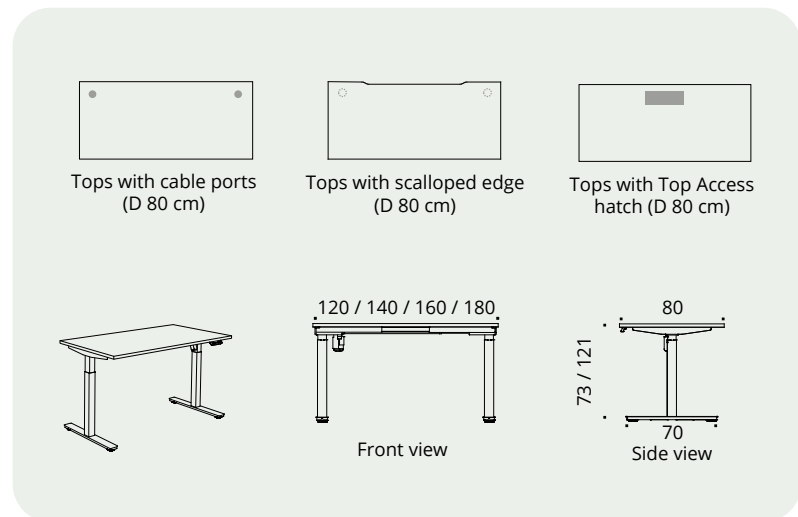

Single desk

Electrification

Rectangular tops available in 3 versions : with 2 Ø 80 mm cable ports, a **single Top Access hatch** (internal dimensions L 30,9 / D 11,6 cm) finishes matching the legs or a D 3 cm deep scallop to feed cables, depending on version.

Leg

Telescopic single motor height-adjustable metal structure 3 x 70 mm square cross-sections, lacquered epoxy finish. Single desks only.

Adjustable screw feet of Ø 60 mm and 10 mm range to compensate for any unevenness in the floor.

CHARACTERISTICS

Control unit

Metal legs finishes

Tops MFC finishes

ENVOL One

Electrically adjustable SINGLE DESKS

D 80 CM

CABLE PORTS

D 80 CM

SCALLOPED EDGE

D 80 CM

TOP ACCESS HATCH

		Dim. (cm)	Ref.	Finish		Ref.	Finish		Ref.	Finish
Straight desks D 80 / H 73 to 121 cm Control panel with 4 memories		L 120	EC27	+ [] []		EC31	+ [] []		EC35	+ [] []
		L 140	EC28	+ [] []		EC32	+ [] []		EC36	+ [] []
		L 160	EC29	+ [] []		EC33	+ [] []		EC37	+ [] []
		L 180	EC30	+ [] []		EC34	+ [] []		EC38	+ [] []