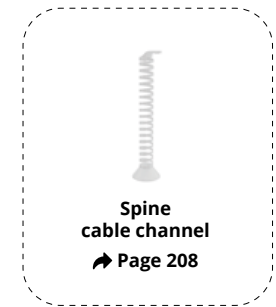

Description	Ref.	Fabric finish
Upholstered acoustic screen panels H 67 cm Brackets included	For L 120 desk	EA921	+ [ ]
	For L 140 desk	EA931	+ [ ]
	For L 160 desk	EA941	+ [ ]
	For L 180 desk	EA951	+ [ ]

How to order ? Straight desk L 140 cm with cable ports, **Black** height-adjustable metal leg, **White** top MFC finish = EC28 + [5] [S]