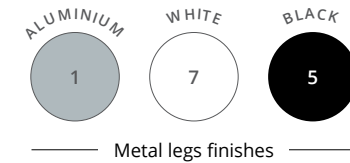

CHARACTERISTICS

Control unit