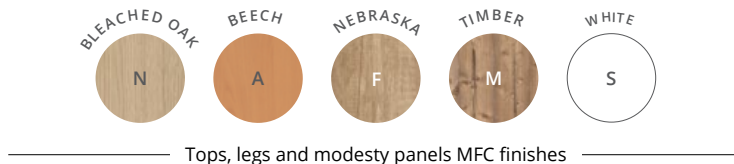

CHARACTERISTICS

Tops, legs and modesty panels MFC finishes

Technical description

- 25 mm thick Structurex® melamine-coated tops. 2 mm thick shock-proof ABS edging, fitted with Ø 80 mm cable ports (aluminium finish as standard, white or black optional finishes).
- Panel leg made of a 25 mm thick Structurex® solid panel and metal spacers (aluminium finish).
- 25 mm thick Structurex® modesty panel with 2 cutouts at the top to feed cables.
- Adjustable screw feet of Ø 25 mm and 10 mm range to compensate for any unevenness in the floor.

DESKS with panel legs

		Dim. (cm)	Ref.	Leg and modesty panel finish	Top finish
Straight desks D 80 / H 72 cm 		L 80	BT80	+ 	+ 
		L 120	BT81	+ 	+ 
		L 140	BT82	+ 	+ 
		L 160	BT83	+ 	+ 
		L 180	BT84	+ 	+ 
90° compact desks D 80 à 110 / H 72 cm D 60 cm return 		L 160 right hand return	BT87	+ 	+ 
		L 160 left hand return	BT88	+ 	+ 
		L 180 right hand return	BT89	+ 	+ 
		L 180 left hand return	BT90	+ 	+ 