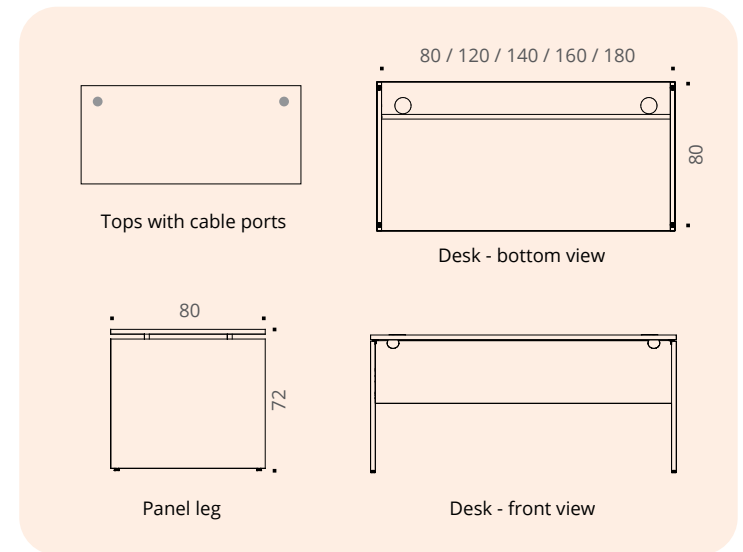

CHARACTERISTICS

Tops, legs and modesty panels MFC finishes

Technical description

- 25 mm thick Structurex® melamine-coated tops. 2 mm thick shock-proof ABS edging, fitted with Ø 80 mm cable ports (aluminium finish as standard, white or black optional finishes).
- Panel leg made of a 25 mm thick Structurex® solid panel and metal spacers (aluminium finish).
- 25 mm thick Structurex® modesty panel with 2 cutouts at the top to feed cables.
- Adjustable screw feet of Ø 25 mm and 10 mm range to compensate for any unevenness in the floor.

DESKS with panel legs

		Dim. (cm)	Ref.	Leg and modesty panel finish	Top finish
Straight desks D 80 / H 72 cm 		L 80	BT80	+ 	+ 
		L 120	BT81	+ 	+ 
		L 140	BT82	+ 	+ 
		L 160	BT83	+ 	+ 
		L 180	BT84	+ 	+ 
90° compact desks D 80 à 110 / H 72 cm D 60 cm return 		L 160 right hand return	BT87	+ 	+ 
		L 160 left hand return	BT88	+ 	+ 
		L 180 right hand return	BT89	+ 	+ 
		L 180 left hand return	BT90	+ 	+ 

Tops come with aluminium finish cable port covers

► Options

	Description	 ALUMINIUM	 WHITE	 BLACK
		Ref.	Ref.	Ref.
Single metal cable tray 	D 13 / H 12 cm / Internal H 4 cm L 60 cm	AF051K	—	—
UK cable port power module UK power socket + 1 USB A socket 5v + 1 USB C socket 5v With a 2 m power supply cable 	Ø 91 mm Fitted into the part drilled cable ports Ø 80 mm	—	DX877S	DX875G

SINGLE DESK