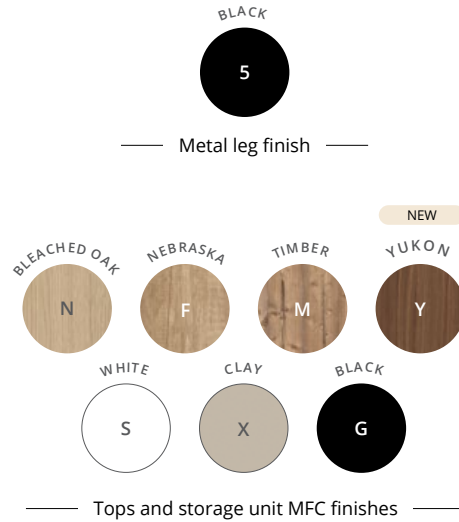

□ STRICTO

Executive

The aesthetics of the **Stricto executive** desks are both vintage and modern with the double metal ribbon leg perfectly matching the thickness of the top. Featuring a light and contemporary style, the **Stricto executive** desks combine a generous worktop with a storage unit within reach.

EXECUTIVE DESKS

CHARACTERISTICS

STRICTO Executive

Electrification

Tops with built-in single Top Access hatch, positionable on the left or on the right.

The return storage unit is equipped with a cable port on its top to feed cable from the top down to the floor or to the CPU compartment.

Executive desk with return storage unit

Top

25 mm thick Structurex® melamine-coated top. 2 mm thick shock-proof ABS edging.

Structure

Melamine-coated modesty panel and metal beam double structure with cutouts to feed cables.

Leg

Stylish double ribbon leg made of 25 x 25 mm square tube, black epoxy finish.

The desk and return storage unit are connected by a 7,5 cm high shortened ribbon leg which rests perfectly on the storage unit.