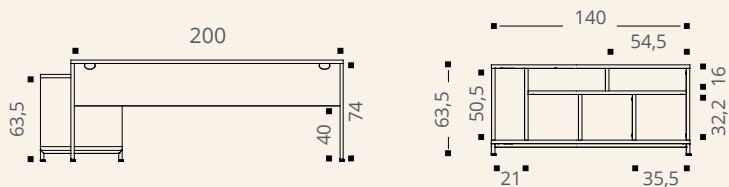

Leg

Stylish double ribbon leg made of 25 x 25 mm square tube, black epoxy finish.

The desk and return storage unit are connected by a 7,5 cm high shortened ribbon leg which rests perfectly on the storage unit.

Return storage unit (depending on version)

The return storage unit is made of 25 mm thick Structurex® melamine-coated panels and can be positioned as a return on the left or right of the desk (not reversible, to be defined when ordering).

The return storage unit (L 140 / D 60 / H 63,5 cm with feet) consists of 3 square compartments L 35,5 / D 60 / H 32,2 cm, 2 horizontal compartments L 54,5 / D 60 / H 16 cm and a CPU compartment L 21 / D 60 / H 50,5 cm.

Desk top view

Desk - front view

Storage unit - front view

Download the data sheet

STRICTO Executive

Executive DESKS

	Dim. (cm)	Description	Ref.	Top finish
Straight desks D 100 / H 74 Single Top Access hatch included (positionable on the left or on the right)	D 100 / L 180	Single Top Access hatch included	DW815	+ <input type="checkbox"/>
	D 100 / L 200	Single Top Access hatch included	DW825	+ <input type="checkbox"/>