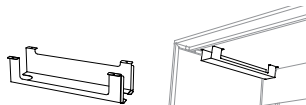

The return storage unit (L 140 / D 60 / H 63,5 cm with feet) consists of 3 square compartments L 35,5 / D 60 / H 32,2 cm, 2 horizontal compartments L 54,5 / D 60 / H 16 cm and a CPU compartment L 21 / D 60 / H 50,5 cm.

Desk top view

Desk - front view

Storage unit - front view

Download the data sheet

STRICTO Executive

Executive DESKS

	Dim. (cm)	Description	Ref.	Top finish
Straight desks D 100 / H 74 Single Top Access hatch included (positionable on the left or on the right)	D 100 / L 180	Single Top Access hatch included	DW815	+ <input type="checkbox"/>
	D 100 / L 200	Single Top Access hatch included	DW825	+ <input type="checkbox"/>

Return extensions
 On ribbon leg
 H 74 cm

D 60 / L 80	Right hand or Left hand return	DW645	+ <input type="checkbox"/>
D 60 / L 100	Right hand or Left hand return	DW835	+ <input type="checkbox"/>

► Option

Universal single metal cable tray

Dim. (cm)	Ref.	Finish
D 12 / H 11 cm / L 48,5 Internal L 47,5	EG915G	Black

How to order ? Straight desk with Top Access hatch L 200 cm, **Black** metal leg, **Clay** top MFC finish = DW825 + and return extension DW835 +