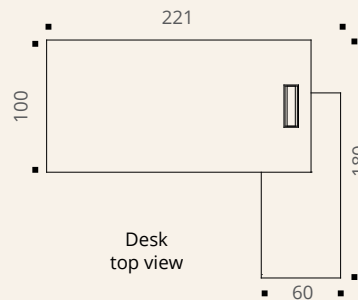

Leg

Stylish double ribbon leg made of 25 x 25 mm square tube, black epoxy finish.

The desk and return storage unit are connected by a 7,5 cm high shortened ribbon leg which rests perfectly on the storage unit.

Return storage unit (depending on version)

The return storage unit is made of 25 mm thick Structurex® melamine-coated panels and can be positioned as a return on the left or right of the desk (not reversible, to be defined when ordering).

The return storage unit (L 140 / D 60 / H 63,5 cm with feet) consists of 3 square compartments L 35,5 / D 60 / H 32,2 cm, 2 horizontal compartments L 54,5 / D 60 / H 16 cm and a CPU compartment L 21 / D 60 / H 50,5 cm.

Desk top view

Desk - front view

Storage unit - front view

Download the data sheet

STRICTO Executive

Executive DESKS

	Dim. (cm)	Description	Ref.	Top finish
Straight desks D 100 / H 74 Single Top Access hatch included (positionable on the left or on the right)	D 100 / L 180	Single Top Access hatch included	DW815	+ <input type="checkbox"/>
	D 100 / L 200	Single Top Access hatch included	DW825	+ <input type="checkbox"/>