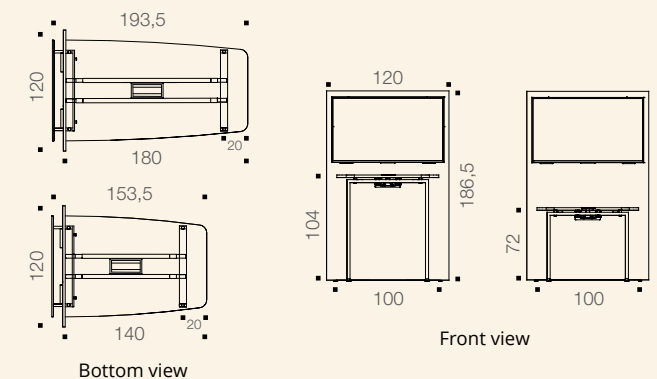

CHARACTERISTICS

Technical description

- 25 mm thick Structurex® melamine-coated tops, 2 mm thick shock-proof ABS edging, fitted with a central double opening Top Access hatch (dim. 316 x 148 mm).
- Metal arch leg in lacquered epoxy finish, cross-section 70 x 30 mm.
- Adjustable screw feet to compensate for any unevenness in the floor.
- Technical wall dimensions : D 13,5 / H 186,5 / L 120 cm, equipped with a removable facing to access the cables.
- Various holes are provided to feed and connect the power cables to the technical wall.

WORKSTATIONS

L 180 CM TOP

L 140 CM TOP

With technical wall		Ref.	Leg finish	Top finish	Technical wall finish	Ref.	Leg finish	Top finish	Technical wall finish	
Workstations H 104 cm Double opening Top Access hatch included D 120 / H 186,5 / L 193,5 or L 153,5 cm D 100 cm top		DQ80	+ <input type="checkbox"/>	+ <input type="checkbox"/>	+ <input type="checkbox"/>		DQ81	+ <input type="checkbox"/>	+ <input type="checkbox"/>	+ <input type="checkbox"/>
		DQ82	+ <input type="checkbox"/>	+ <input type="checkbox"/>	+ <input type="checkbox"/>		DU78	+ <input type="checkbox"/>	+ <input type="checkbox"/>	+ <input type="checkbox"/>
Single stations		Ref.	Leg finish	Top finish		Ref.	Leg finish	Top finish		
Workstations H 104 cm Double opening Top Access hatch included D 100 / H 104 cm		DQ83	+ <input type="checkbox"/>	+ <input type="checkbox"/>	—		DQ84	+ <input type="checkbox"/>	+ <input type="checkbox"/>	—
		DQ85	+ <input type="checkbox"/>	+ <input type="checkbox"/>	—		DU79	+ <input type="checkbox"/>	+ <input type="checkbox"/>	—

► Options

	Description	○ WHITE	● BLACK
		Ref.	Ref.
Single metal cable trays D 16 / H 8 cm / Internal H 4 cm	  L 90 for L 140 desk L 130 for L 180 desk	AZ207S AZ227S	AZ205G AZ225G
TV screen bracket For TV screen 32 to 50 inches Vesa 600 x 400	 Maximum screen weight : 30 kg D 4 / H 41,5 / L 60 cm	—	DH985G