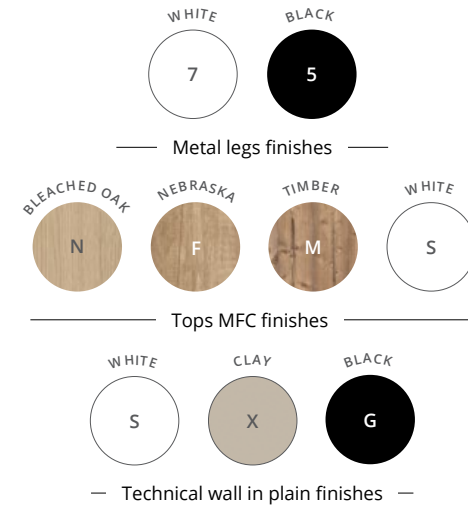

VISIO HUB

The multipurpose Visio Hub tables meet the increasing needs of businesses to manage information inside and outside the company.

Available in various formats, the **Visio Hub** provides a simple way of creating connected collaborative spaces to meet, share and communicate together or remotely.

CHARACTERISTICS

Technical description

- 25 mm thick Structurex® melamine-coated tops, 2 mm thick shock-proof ABS edging, fitted with a central double opening Top Access hatch (dim. 316 x 148 mm).
- Metal arch leg in lacquered epoxy finish, cross-section 70 x 30 mm.
- Adjustable screw feet to compensate for any unevenness in the floor.
- Technical wall dimensions : D 13,5 / H 186,5 / L 120 cm, equipped with a removable facing to access the cables.
- Various holes are provided to feed and connect the power cables to the technical wall.

► Options

	Description	○ WHITE	● BLACK
		Ref.	Ref.
Single metal cable trays D 16 / H 8 cm / Internal H 4 cm	  L 90 for L 140 desk L 130 for L 180 desk	AZ207S AZ227S	AZ205G AZ225G
TV screen bracket For TV screen 32 to 50 inches Vesa 600 x 400	 Maximum screen weight : 30 kg D 4 / H 41,5 / L 60 cm	—	DH985G