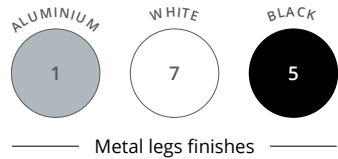

ARCHES Meeting - Astro

SQUARE TABLES - metal arch legs

	Dim. (cm)		Ref.	Leg finish	Top finish		Ref.	Leg finish	Top finish
Square tables Starter unit H 72 cm	D 143 / L 140 (seats 4/6)		BZ73	+ ☐	+ ☐		DQ35	+ ☐	+ ☐
	D 163 / L 160 (seats 6/8)		BU76	+ ☐	+ ☐		DQ36	+ ☐	+ ☐
Square tables Add-on unit H 72 cm	D 143 / L 140 (seats 4)		BZ75	+ ☐	+ ☐		DQ37	+ ☐	+ ☐
	D 163 / L 160 (seats 4)		BU77	+ ☐	+ ☐		DQ38	+ ☐	+ ☐

RECTANGULAR TABLES - D 100 cm arch legs

	Dim. (cm)		Ref.	Leg finish	Top finish		Ref.	Leg finish	Top finish
Rectangular tables Starter unit D 100 / H 72 cm D 100 cm arch legs	D 100		BM62	+ ☐	+ ☐		BM64	+ ☐	+ ☐
Rectangular tables Add-on unit D 100 / H 72 cm D 100 cm arch legs	D 100		BM63	+ ☐	+ ☐		BM65	+ ☐	+ ☐

How to order ? Square meeting table, starter unit with Top Access hatch, D 143 / L 140 cm, **White** metal leg, **White** top MFC finish = DQ35 + ☐ 7 ☐ S