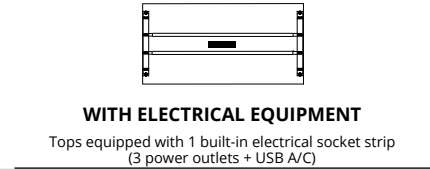

RECTANGULAR TABLES - D 80 cm arch legs

		Dim. (cm)	Ref.	Finish	Ref.	Finish	Ref.	Finish
Rectangular tables Starter unit H 72 cm D 80 cm arch legs		D 100 / L 140 (seats 4)	DX13	+ [ ] [ ]	DX15	+ [ ] [ ]	—	—
		D 100 / L 200 (seats 6)	DR39	+ [ ] [ ]	DR41	+ [ ] [ ]	EF74	+ [ ] [ ]
Rectangular tables Add-on unit H 72 cm D 80 cm arch legs		D 100 / L 140 (seats 4)	DX14	+ [ ] [ ]	DX16	+ [ ] [ ]	—	—
		D 100 / L 200 (seats 6)	DR40	+ [ ] [ ]	DR42	+ [ ] [ ]	EF75	+ [ ] [ ]