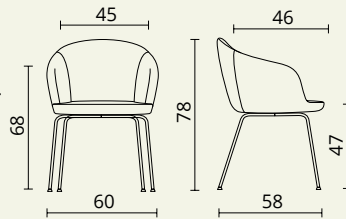

### Colibri - Armchair with swivelling base on castors

- Overall dimensions : D 75 / H 74-87 / L 75 cm.
- Seat dimensions : D 46 / H 43-56 / L 45 cm.
- Armchair upholstered on 2 sides with cold-injected and moulded foam padding (density 65 kg/m3).
- Black nylon 5-star base with swivelling castors.
- Upholstered with Step Melange fabric. Fire classification M1, Oeko-Tex® certified.
- Maximum permitted weight 120 kg.

### Colibri - Metal legs

- Overall dimensions : D 58 / H 78 / L 60 cm.
- Seat dimensions : D 46 / H 47 / L 45 cm.
- Armchair upholstered on 2 sides with cold-injected and moulded foam padding (density 65 kg/m3).
- 4 Ø 16 mm legs, black tubular steel structure.
- Upholstered with Step Melange fabric. Fire classification M1, Oeko-Tex® certified.
- Maximum permitted weight 120 kg.