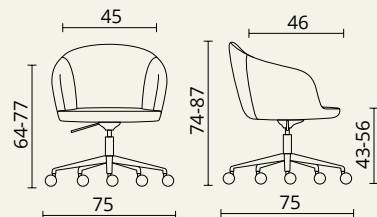

### Colibri - Armchair with swivelling base on castors

- Overall dimensions : D 75 / H 74-87 / L 75 cm.
- Seat dimensions : D 46 / H 43-56 / L 45 cm.
- Armchair upholstered on 2 sides with cold-injected and moulded foam padding (density 65 kg/m3).
- Black nylon 5-star base with swivelling castors.
- Upholstered with Step Melange fabric. Fire classification M1, Oeko-Tex® certified.
- Maximum permitted weight 120 kg.

### Colibri - Metal legs

- Overall dimensions : D 58 / H 78 / L 60 cm.
- Seat dimensions : D 46 / H 47 / L 45 cm.
- Armchair upholstered on 2 sides with cold-injected and moulded foam padding (density 65 kg/m3).
- 4 Ø 16 mm legs, black tubular steel structure.
- Upholstered with Step Melange fabric. Fire classification M1, Oeko-Tex® certified.
- Maximum permitted weight 120 kg.

### Colibri - Wooden legs

- Overall dimensions : D 58 / H 78 / L 60 cm.
- Seat dimensions : D 46 / H 47 / L 45 cm.
- Armchair upholstered on 2 sides with cold-injected and moulded foam padding (density 65 kg/m3).
- 4 Ø 40 mm varnished solid beechwood tapered legs.
- Upholstered with Step Melange fabric. Fire classification M1, Oeko-Tex® certified.
- Maximum permitted weight 120 kg.