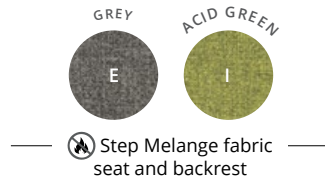

CHARACTERISTICS