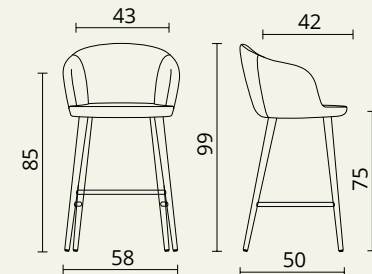

### Colibri - High stool with wooden legs

- Overall dimensions : D 50 / H 99 / L 58 cm.
- Seat dimensions : D 42 / H 75 / L 43 cm.
- Stool upholstered on 2 sides with cold-injected and moulded foam padding (density 65 kg/m3).
- 4 Ø 45 mm varnished solid beechwood tapered legs, with footrest and plastic reinforcement.
- Upholstered with Step Melange fabric. Fire classification M1, Oeko-Tex® certified.
- Maximum permitted weight 120 kg.