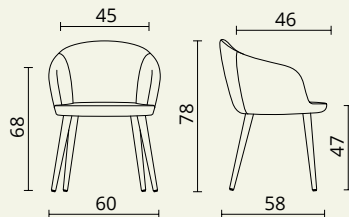

### Colibri - Armchair with swivelling base on castors

- Overall dimensions : D 75 / H 74-87 / L 75 cm.
- Seat dimensions : D 46 / H 43-56 / L 45 cm.
- Armchair upholstered on 2 sides with cold-injected and moulded foam padding (density 65 kg/m3).
- Black nylon 5-star base with swivelling castors.
- Upholstered with Step Melange fabric. Fire classification M1, Oeko-Tex® certified.
- Maximum permitted weight 120 kg.

### Colibri - Metal legs

- Overall dimensions : D 58 / H 78 / L 60 cm.
- Seat dimensions : D 46 / H 47 / L 45 cm.
- Armchair upholstered on 2 sides with cold-injected and moulded foam padding (density 65 kg/m3).
- 4 Ø 16 mm legs, black tubular steel structure.
- Upholstered with Step Melange fabric. Fire classification M1, Oeko-Tex® certified.
- Maximum permitted weight 120 kg.

### Colibri - Wooden legs

- Overall dimensions : D 58 / H 78 / L 60 cm.
- Seat dimensions : D 46 / H 47 / L 45 cm.
- Armchair upholstered on 2 sides with cold-injected and moulded foam padding (density 65 kg/m3).
- 4 Ø 40 mm varnished solid beechwood tapered legs.
- Upholstered with Step Melange fabric. Fire classification M1, Oeko-Tex® certified.
- Maximum permitted weight 120 kg.