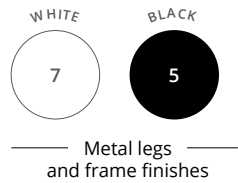

Top

25 mm thick Structurex® melamine-coated panel.
Height 104 cm.
Dimensions :
L 120 or 160 / D 50 / H 104 cm.

Assembly

Assembled top and leg with 45° mitre cut.

Electrification

Equipped with two Ø 80 mm part drilled cable ports for cable management via the optional connected cable port (other power modules page 213)

Metal frame

Structural metal frame, cross-section 40 x 20 mm, which can act as foot-rest in its lower part (height 24,5 cm).

CHARACTERISTICS

— Metal legs and frame finishes —

— Tops MFC finishes —

Round high table

Top

25 mm thick Structurex® melamine-coated panel. 2 mm thick shock-proof ABS edging.

Dimensions: Ø 80 cm / H 113 cm.

Leg

Epoxy finish steel leg. Column Ø 8 cm / H 109 cm. Metal base, Ø 45 cm, 10/10e thick. Assembled by metal insert screws.

RECTANGULAR HIGH TABLES

ROUND HIGH TABLE

DÉTENTE 

Rectangular HIGH TABLES

	Dim. (cm)	Ref.	Metal frame finish	Top and leg finish
Rectangular high tables Equipped with two Ø 80 mm part drilled cable ports D 50 / H 104 cm	L 120	BY31	+ <input type="checkbox"/>	+ <input type="checkbox"/>
	L 160	DH29	+ <input type="checkbox"/>	+ <input type="checkbox"/>