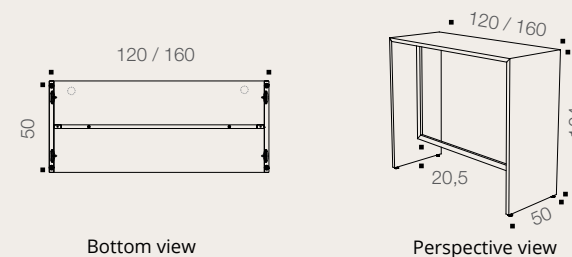

Top

25 mm thick Structurex® melamine-coated panel.
Height 104 cm.
Dimensions :
L 120 or 160 / D 50 / H 104 cm.

Assembly

Assembled top and leg with 45° mitre cut.

Electrification

Equipped with two Ø 80 mm part drilled cable ports for cable management via the optional connected cable port (other power modules page 213)

Metal frame

Structural metal frame, cross-section 40 x 20 mm, which can act as foot-rest in its lower part (height 24,5 cm).

CHARACTERISTICS

— Metal legs and frame finishes —

— Tops MFC finishes —

Round high table

Top

25 mm thick Structurex® melamine-coated panel. 2 mm thick shock-proof ABS edging.

Dimensions: Ø 80 cm / H 113 cm.

Leg

Epoxy finish steel leg. Column Ø 8 cm / H 109 cm. Metal base, Ø 45 cm, 10/10e thick. Assembled by metal insert screws.

RECTANGULAR HIGH TABLES

ROUND HIGH TABLE

DÉTENTE 

Rectangular HIGH TABLES

	Dim. (cm)	Ref.	Metal frame finish	Top and leg finish
Rectangular high tables Equipped with two Ø 80 mm part drilled cable ports D 50 / H 104 cm	L 120	BY31	+ <input type="checkbox"/>	+ <input type="checkbox"/>
	L 160	DH29	+ <input type="checkbox"/>	+ <input type="checkbox"/>