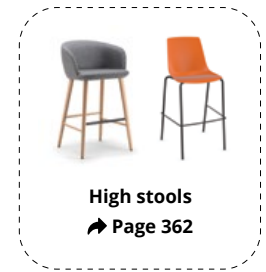

RECTANGULAR HIGH TABLES

ROUND HIGH TABLE

DÉTENTE 

Rectangular HIGH TABLES

	Dim. (cm)	Ref.	Metal frame finish	Top and leg finish
Rectangular high tables Equipped with two Ø 80 mm part drilled cable ports D 50 / H 104 cm	L 120	BY31	+ <input type="checkbox"/>	+ <input type="checkbox"/>
	L 160	DH29	+ <input type="checkbox"/>	+ <input type="checkbox"/>

► Options

UK cable port power module

UK power socket + 1 USB A socket 5v
 + 1 USB C socket 5v
 With a 2 m power supply cable

Fitted into the Ø 80 mm part drilled cable port of desk

Ø 91 mm

WHITE
Ref.

BLACK
Ref.

DX877S

DX875G

Round HIGH TABLE

	Dim. (cm)	Ref.	Leg finish	Top finish
Round high table	Ø 80 / H 113	BY30	+ <input type="checkbox"/>	+ <input type="checkbox"/>

How to order ? Round high table Ø 80 / H 113, White metal leg, Nebraska top MFC finish = BY30 +