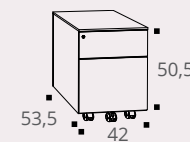

CHARACTERISTICS

Technical description

- One-piece structure made of welded steel sheet.
- Centralised locking with folding key and removable cylinder.
- Lateral grip on front drawers. Built-in pen tray.
- Ball-bearing runners with 85 % extraction for flat drawers.
- Ball-bearing telescopic runners with full extraction for lateral filing (LF) drawers. Selective opening of drawers.
- 25 mm thick Structurex® melamine-coated tops. 2 mm thick shock-proof ABS edging.
- Seat pad for mobile pedestals available on option.

Mobile pedestals

- Dimensions : D 53,5 / H 50,5 / L 42 cm.
- Box drawers : D 48,5 / H 10,5 / L 33 cm.
- Lateral filing drawers : D 47 / H 27 / L 32,5 cm.
- Swivelling castors Ø 37 mm.

Slim mobile pedestal with 3 drawers

- Dimensions : D 52 / H 60,5 / L 30 cm.
- Box drawers : D 43 / H 8 / L 22,5 cm.
- Lateral filing drawers : D 43 / H 25,5 / L 22,5 cm.
- Swivelling castors Ø 35 mm.

Mobile pedestal
2 drawers including
1 Lateral filing drawer