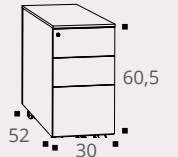

Slim mobile pedestal
3 drawers including
1 Lateral filing drawer