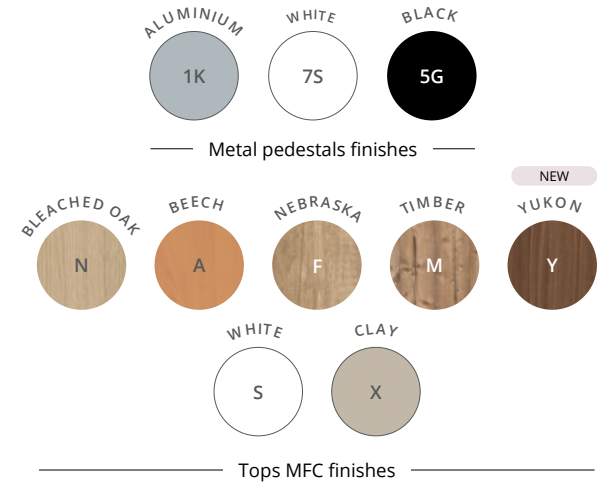

PAISIBLE

Metal pedestals

The **Paisible** pedestals provide individual storage solutions within reach.

Paisible pedestals increase the work surface while providing a local storage solution. With its traditional design, **Paisible** blends easily into any workspace. Manufactured with a robust, one piece design and equipped with centralised locking, the **Paisible** pedestals allow employees to store their personal effects in complete safety.

CHARACTERISTICS

Technical description

- One-piece structure made of welded steel sheet.
- Centralised locking with folding key and removable cylinder.
- Lateral grip on front drawers. Built-in pen tray.
- Ball-bearing runners with 85 % extraction for flat drawers.
- Ball-bearing telescopic runners with full extraction for lateral filing (LF) drawers. Selective opening of drawers.
- 25 mm thick Structurex® melamine-coated tops. 2 mm thick shock-proof ABS edging.
- Seat pad for mobile pedestals available on option.

Mobile pedestals

- Dimensions : D 53,5 / H 50,5 / L 42 cm.
- Box drawers : D 48,5 / H 10,5 / L 33 cm.
- Lateral filing drawers : D 47 / H 27 / L 32,5 cm.
- Swivelling castors Ø 37 mm.

Slim mobile pedestal with 3 drawers

► Option

	Description	Ref.	Finish
Seat pad Thickness 40 mm. Rounded edges. Attached with velcro strips. 	For mobile pedestal L 42 x D 53,5 cm	EE393	+ <input type="checkbox"/>

How to order ? Mobile pedestal 3 drawers including 1 Lateral filing drawer, **Aluminium** metal pedestal finish with **Sand** BeSoft fabric seat pad = BR67 + **1K** and EE393 + **D**