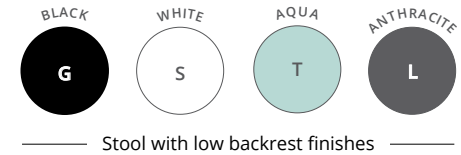

## CHARACTERISTICS

#### Détente - Stool with low backrest

- Overall dimensions : D 38 / H 80 / L 38 cm.
- Seat dimensions : D 32 / H 72 / L 38 cm.
- Moulded ABS seat.
- Varnished solid oak legs.
- Equipped with a Ø 36 cm metal ring acting as foot-rest.
- Seat height : 72 cm.  
Seat depth : 32 cm.