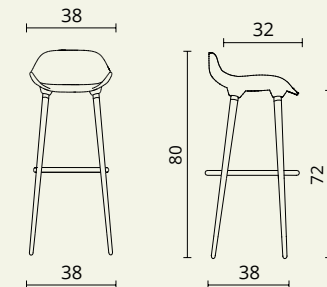

#### Détente - Stool with low backrest

- Overall dimensions : D 38 / H 80 / L 38 cm.
- Seat dimensions : D 32 / H 72 / L 38 cm.
- Moulded ABS seat.
- Varnished solid oak legs.
- Equipped with a Ø 36 cm metal ring acting as foot-rest.
- Seat height : 72 cm.  
Seat depth : 32 cm.