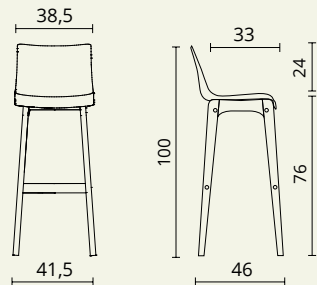

CHARACTERISTICS

WARRANTY
5
YEARS

DETENTE Stool with high backrest

— Stool with high backrest finishes —

Technical description

Détente - Stool with high backrest

- Overall dimensions : D 46 / H 100 / L 41,5 cm.
- Seat dimensions : D 33 / H 76 / L 38,5 cm.
- Ergonomic moulded plastic seat and backrest.
- Varnished solid oak legs with foot-rest, adjustable screw feet.
- Seat height : 76 cm.
- Backrest height : 24 cm.
- Foot-rest depth : 31 cm.

CHAIRS

	Ref.	Finish
Stool with high backrest H 100 cm	BY334	+

How to order ? DETENTE stool with high backrest, Black seat finish = BY334 +