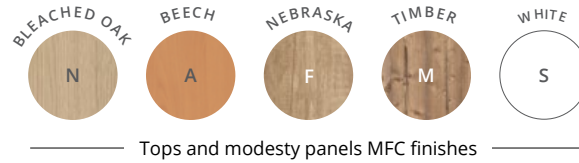

ESSENTIEL

WARRANTY
10
YEARS

DESKS with beam system

D 80 CM

BEAM SYSTEM

		Dim. (cm)	Ref.	Leg and beam finish	Top finish
Straight desks D 80 / H 72 cm		L 80	AT07	+	+
		L 120	AT08	+	+
		L 140	AT09	+	+
		L 160	AT10	+	+
		L 180	AT11	+	+
90° corner Support leg included		D 80 / H 72 / L 80	AQ79	+	+
90° compact desks D 80 à 110 / H 72 cm D 60 cm return		L 160 right hand return	AT14	+	+
		L 160 left hand return	AT15	+	+
		L 180 right hand return	AT16	+	+
		L 180 left hand return	AT17	+	+

A cylindrical support leg is required if the compact desk is used alone, without a supporting extension pedestal D 60 cm
Cable port covers finish matches the legs

► **Options**

Dim. (cm)	ALUMINIUM BRACKETS		WHITE BRACKETS		BLACK BRACKETS		
	Ref.	Finish	Ref.	Finish	Ref.	Finish	
 Structurex® suspended modesty panels H 30 cm H 35 cm desk mounted	For L 120 desk	AR001	+	AR007	+	AR005	+
	For L 140 desk	AR011	+	AR017	+	AR015	+
	For L 160 desk	AR021	+	AR027	+	AR025	+
	For L 180 desk	AR031	+	AR037	+	AR035	+

Dim. (cm)	ALUMINIUM	WHITE	BLACK	
	Ref.	Ref.	Ref.	
 Technical metal cable trays D 16 / H 8 cm Internal H 4 cm	L 90 for L 120 desk	AZ201K	AZ207S	AZ205G
	L 110 for L 140 desk	AZ211K	AZ217S	AZ215G
	L 130 for L 160 desk	AZ221K	AZ227S	AZ225G
	L 150 for L 180 desk	AZ231K	AZ237S	AZ235G

SINGLE DESK