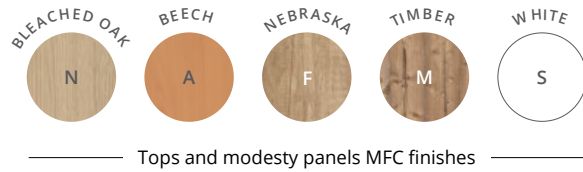

Straight desk with modesty panel
Aluminium - Beech

90° compact desk with beam system
White - White

SINGLE DESK

ESSENTIEL

Straight desk with beam system and suspended modesty panel
Black - Bleached oak

Standard leg
Black

Leg with optional metal cover
Black

CHARACTERISTICS

Tops with cable ports

Desk - bottom view

Fixed "L" leg

Desk with modesty panel front view

Desk with metal beam front view

ESSENTIEL