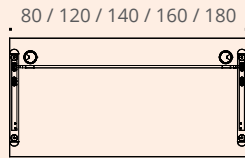

Straight desk with modesty panel
Aluminium - Beech

90° compact desk with beam system
White - White

SINGLE DESK

ESSENTIEL

Straight desk with beam system and suspended modesty panel
Black - Bleached oak

Standard leg
Black

Leg with optional metal cover
Black

CHARACTERISTICS

Tops with cable ports

Desk - bottom view

Fixed "L" leg

Desk with modesty panel front view

Desk with metal beam front view

ESSENTIEL

Top

25 mm thick Structurex® melamine-coated tops, 2 mm thick shock-proof ABS edging.

Electrification

Tops fitted with 2 Ø 80 mm cable ports, finishes matching the legs.

Leg

Metal leg composed of 2 columns and a base, made of lacquered epoxy finish steel. Optional legs covers.