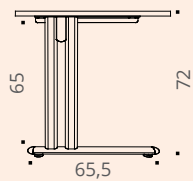

Leg with optional metal cover
Black

CHARACTERISTICS

Tops with cable ports

Desk - bottom view

Fixed "L" leg

Desk with modesty panel front view

Desk with metal beam front view

ESSENTIEL

Top

25 mm thick Structurex® melamine-coated tops, 2 mm thick shock-proof ABS edging.

Electrification

Tops fitted with 2 Ø 80 mm cable ports, finishes matching the legs.

Leg

Metal leg composed of 2 columns and a base, made of lacquered epoxy finish steel. Optional legs covers.

Adjustment

Adjustable screw feet of Ø 40 mm and 10 mm range to compensate for any unevenness in the floor.

Structure

Available in 2 versions :
 - 16 mm thick Structurex® modesty panel with 2 cutouts at the top to feed cables
 - metal beam to feed cables and install power outlet strips.

Dim. (cm)	ALUMINIUM	WHITE	BLACK	
	Ref.	Ref.	Ref.	
 Technical metal cable trays D 16 / H 8 cm Internal H 4 cm	L 90 for L 120 desk	AZ201K	AZ207S	AZ205G
	L 110 for L 140 desk	AZ211K	AZ217S	AZ215G
	L 130 for L 160 desk	AZ221K	AZ227S	AZ225G
	L 150 for L 180 desk	AZ231K	AZ237S	AZ235G